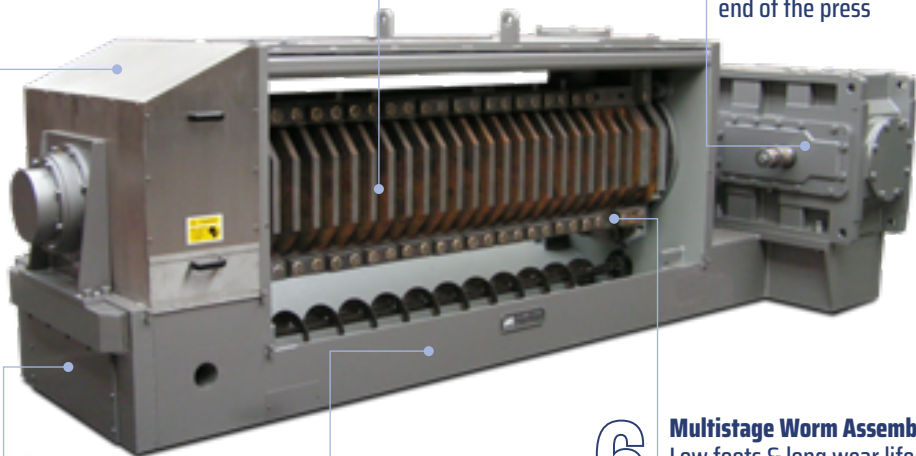

RoseDowns

ST600R

RENDERING PRESS

**PRESSING
EXCELLENCE**

RoseDowns is a proud part of the global Desmet organisation

The innovative design of the ST600R Screw Press is a result of RoseDowns industry experience and knowledge, which has been gained over many years as one of the world leaders in the field of Oils and Fats.

ST600R

RENDERING PRESS

Design Basis

- High Reliability
- Maintenance Friendly
- Flexible Layout & Installation
- Value Added Options

Key Features

- Feeder Assembly
- Worm Assembly
- Gearbox & Thrust Assembly
- Discharge End Bearing
- Stainless Steel Covers

1 Removable Covers
Stainless steel covers around the cake area enables good access for lifting equipment to handle the worm assembly components.

2 Cage
Press cages lower to the horizontal position making cage lining quick & easy

3 Feed End Drive
The gearbox and thrust assembly are located at the cooler and cleaner end of the press

4 Cake Breaker
Value added option. Minimising wear & power consumption.

5 Heavy Duty
Strong rigid frame with access.